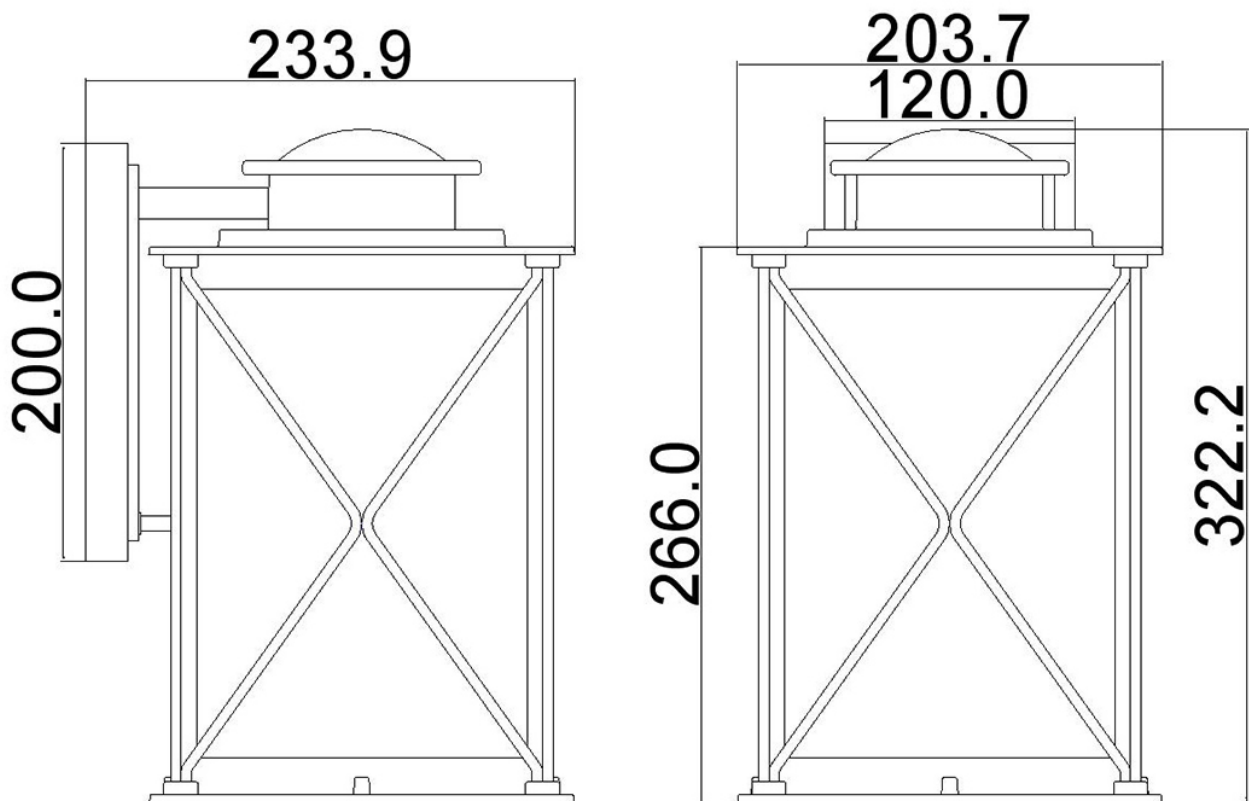

Elstead - Kichler - Argyle KL-ARGYLE2-M Wall Light

CONTACT