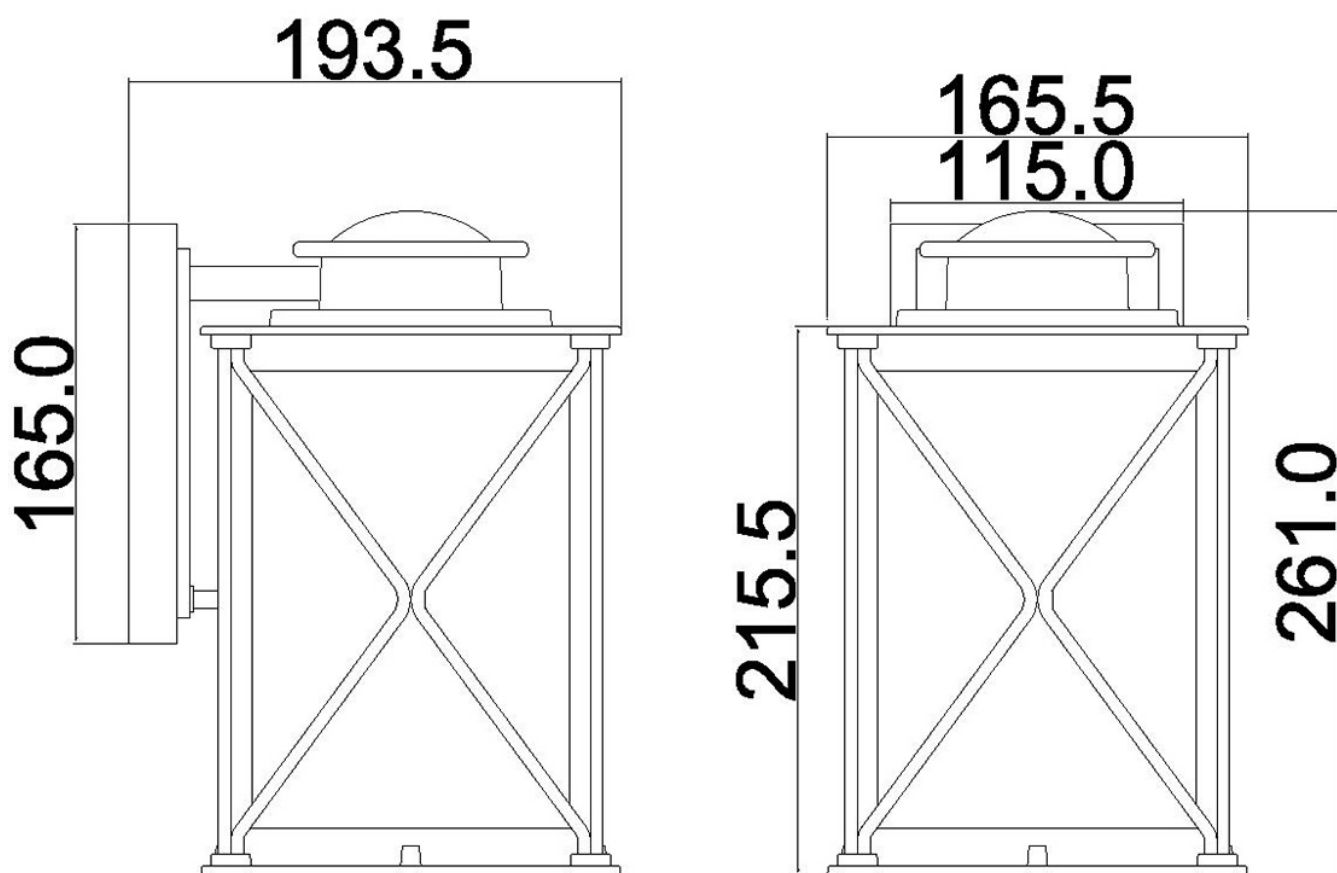

Elstead - Kichler - Argyle KL-ARGYLE2-S Wall Light

CONTACT