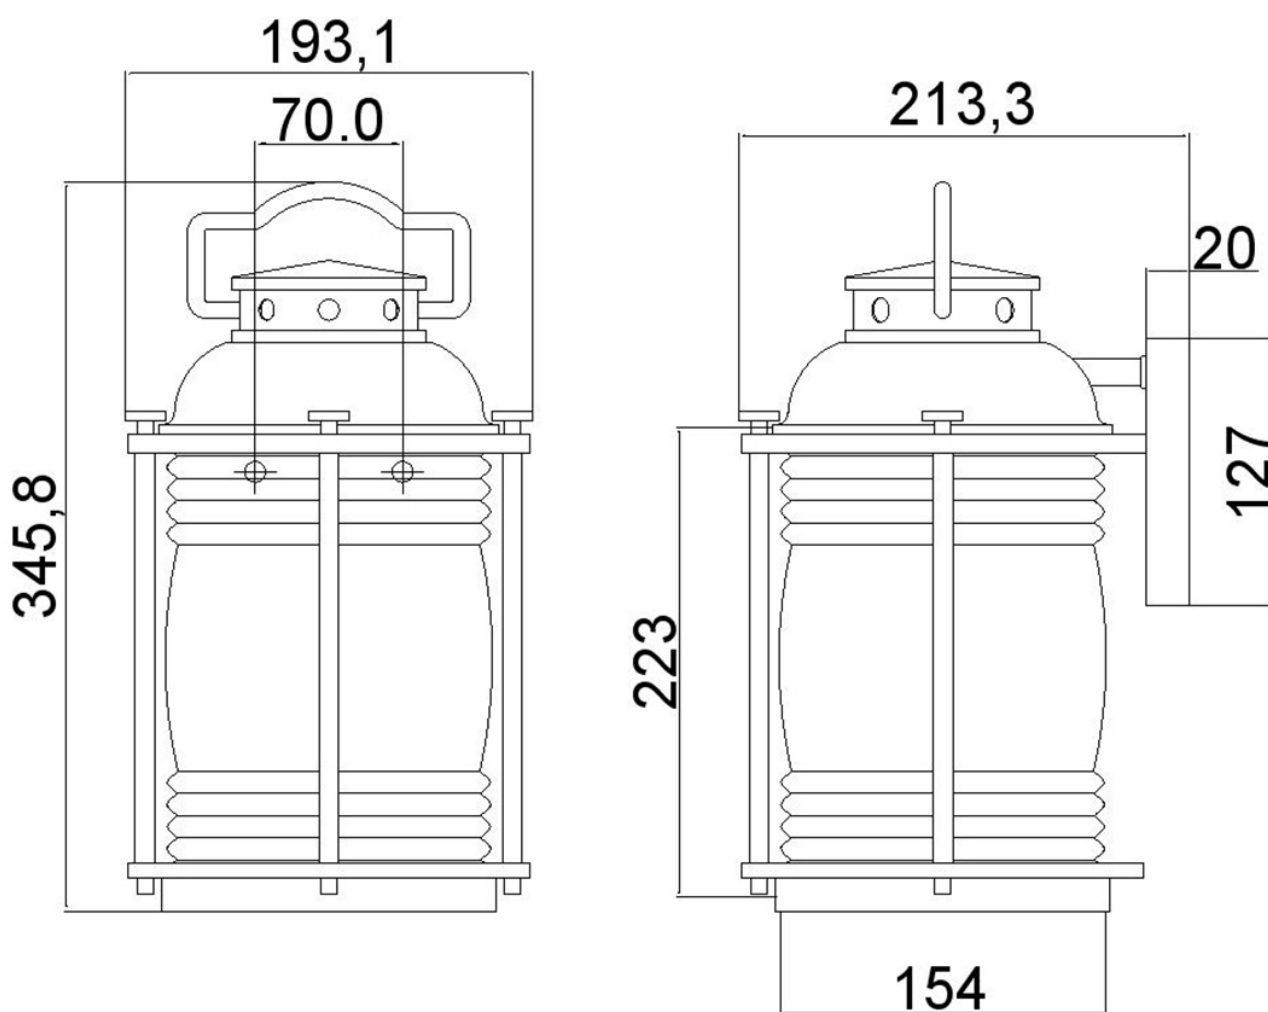

Elstead - Kichler - Ashland Bay KL-ASHLANDBAY2-M Wall Light

CONTACT