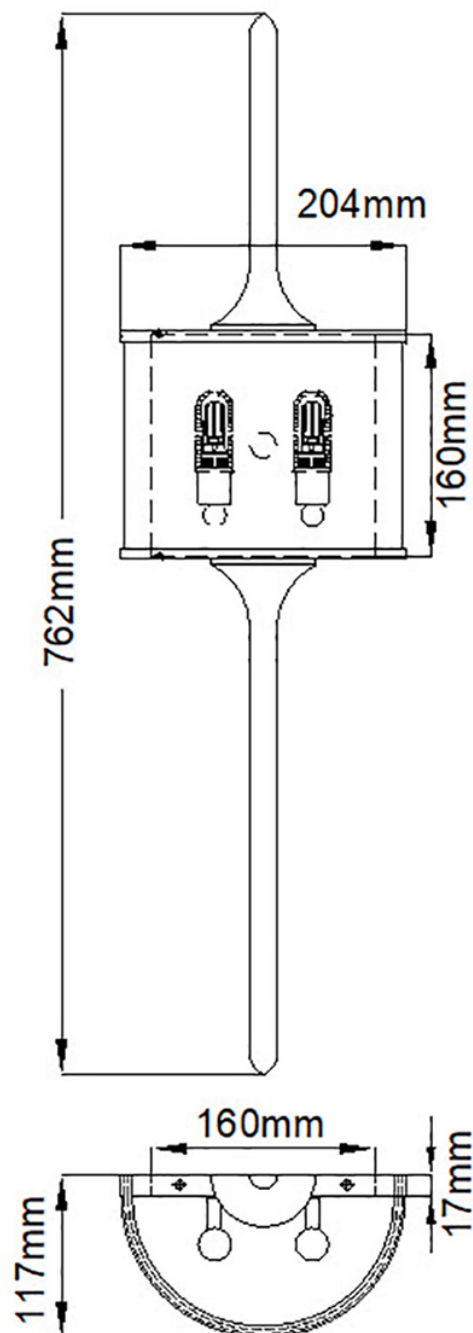

Elstead - Kichler - Mona KL-MONA-L-PC Wall Light

CONTACT