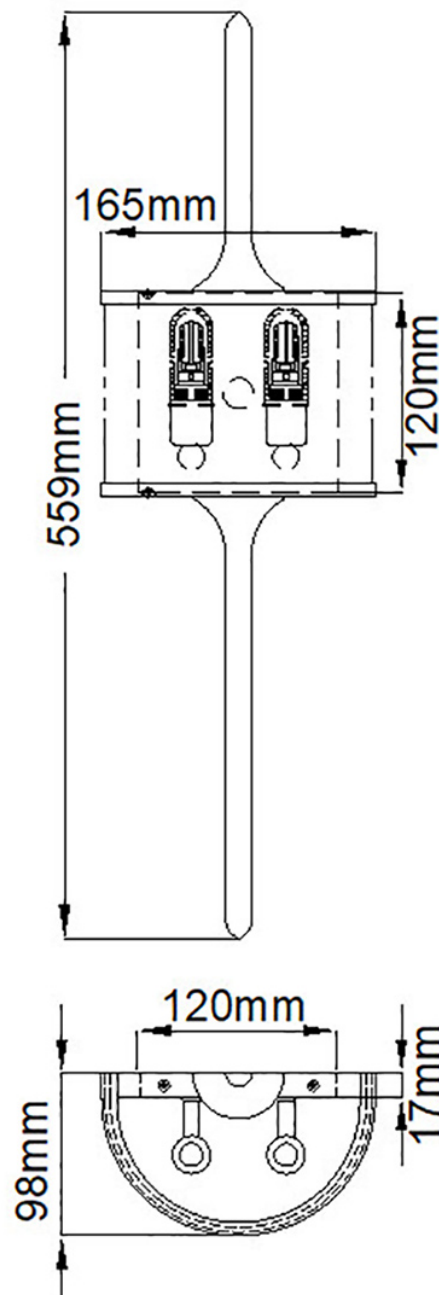

Elstead - Kichler - Mona KL-MONA-S-PC Wall Light

CONTACT