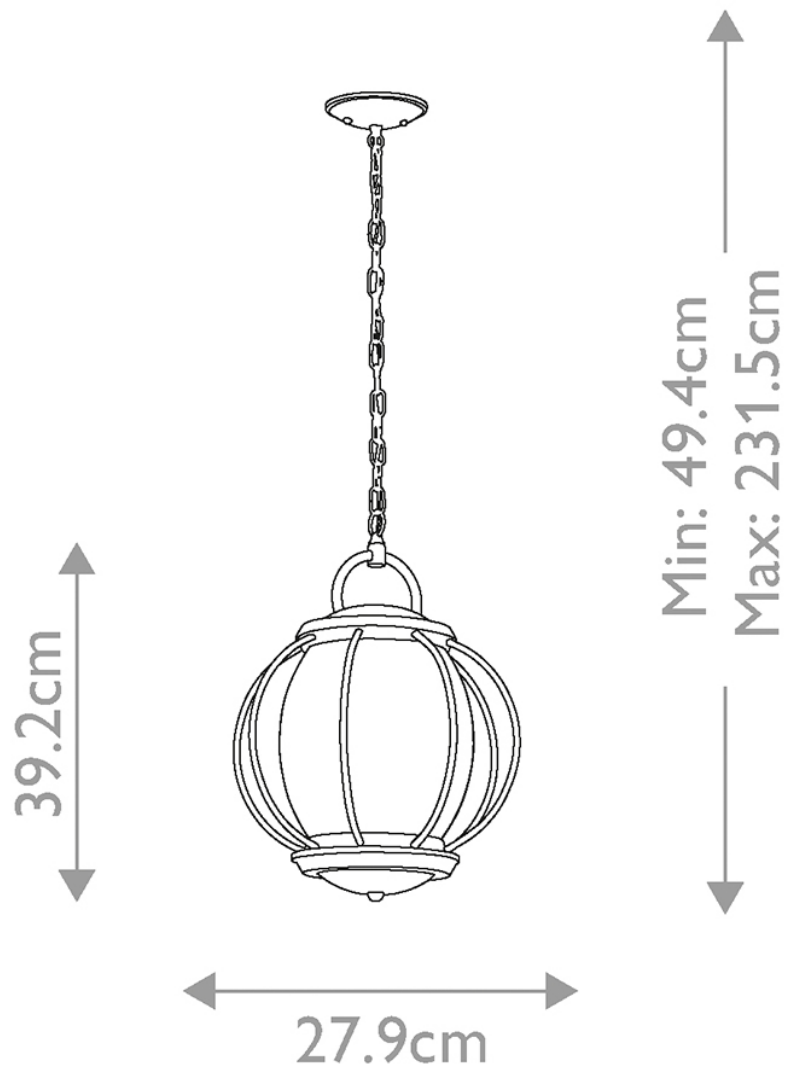

Elstead - Kichler - Vandalia KL-VANDALIA8-M Chain Lantern

CONTACT