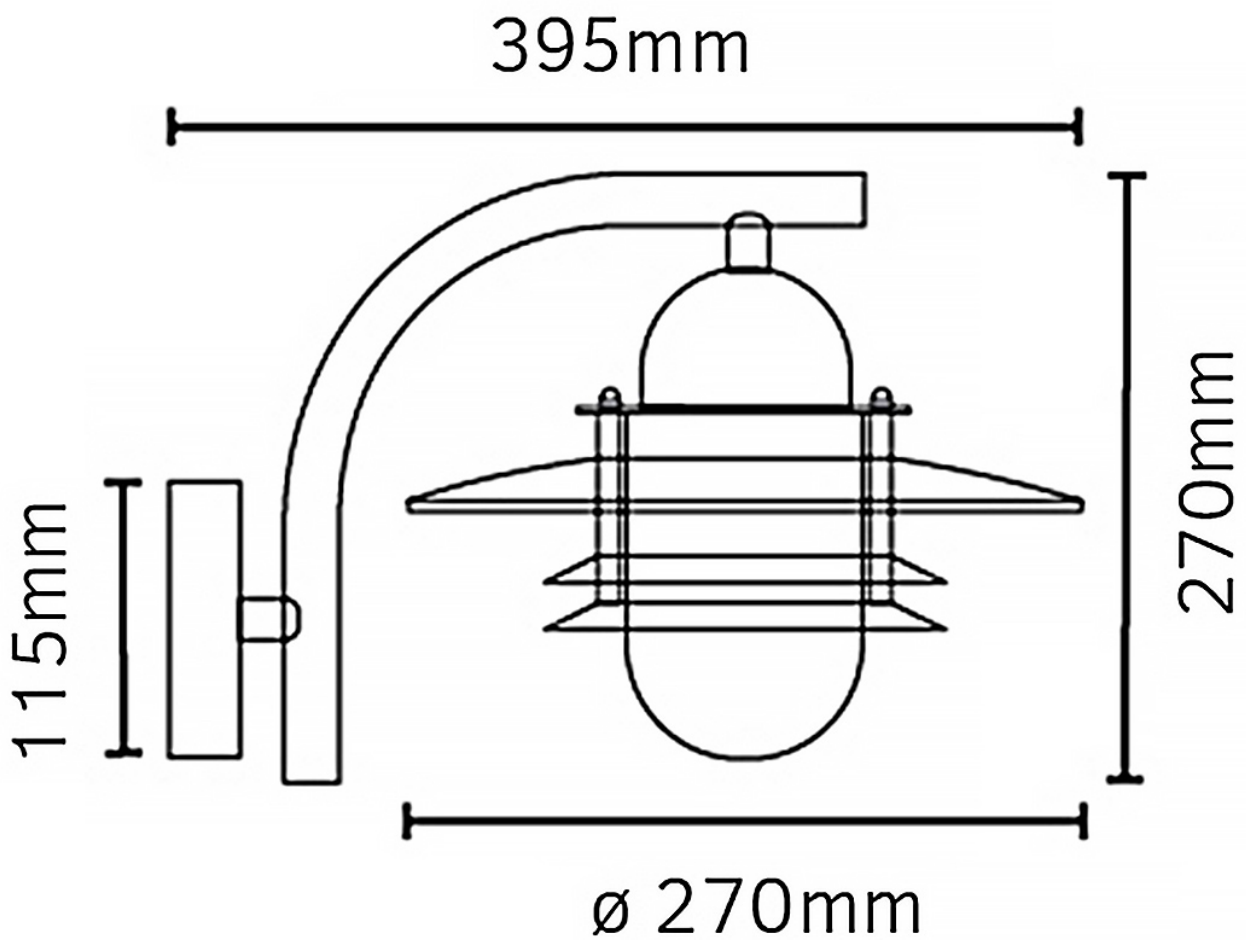

NORLYS

Elstead - Norlys - Oslo OS2-BLACK-C Wall Light

ISSUE DATE 12/08/2024

CONTACT

www.firstchoicelighting.co.uk

info@firstchoicelighting.co.uk