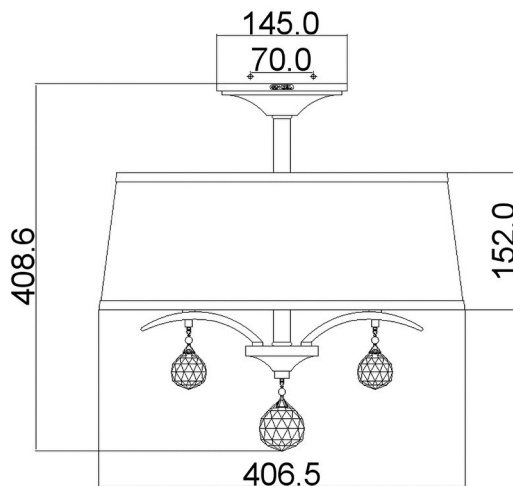

CATEGORY

- Brand: Quoizel Lighting
- Family: Whitney
- Category: Indoor Lighting / Ceiling / Flush

APPEARANCE

- Base: Silver Paint
- Shade: White Organza
- Detail: Clear Crystal Glass

DIMENSION

- Height: 409 - 1433mm
- Width: 407mm
- Diameter: 407mm
- Weight: 1.8kg

LIGHT SOURCE

- Lamp included: No
- Lamp detail: 3 x 40W Max E14 SES (required)
- Dimmable
- Energy class: Not applicable
- Switch: No

SPECIFICATION

- Ingress protection: IP20
- Class: Class I - Single Insulated, Earthed
- Voltage: 240V