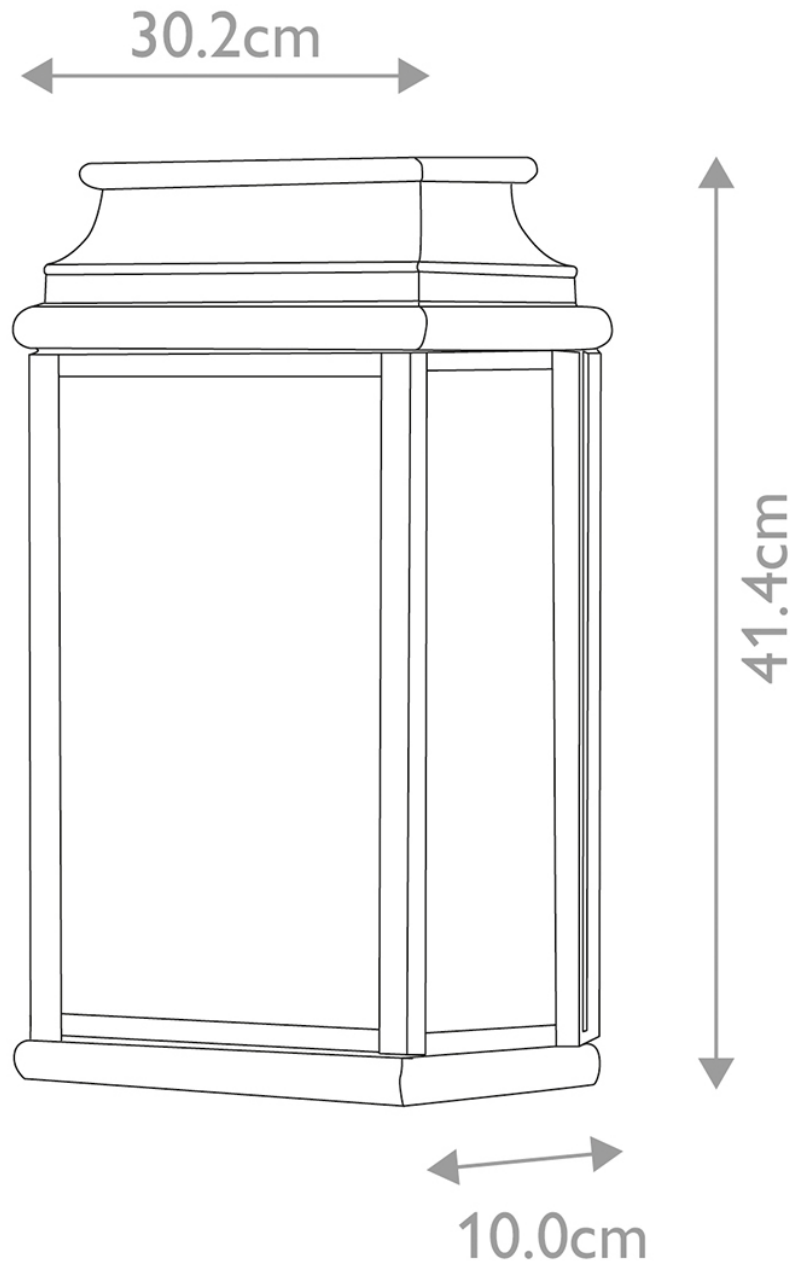

Elstead Lighting - St Martins - ST-MARTINS-L-BR - Aged Brass Clear Glass 2 Light IP44 Outdoor Half Lantern Wall Light

CONTACT