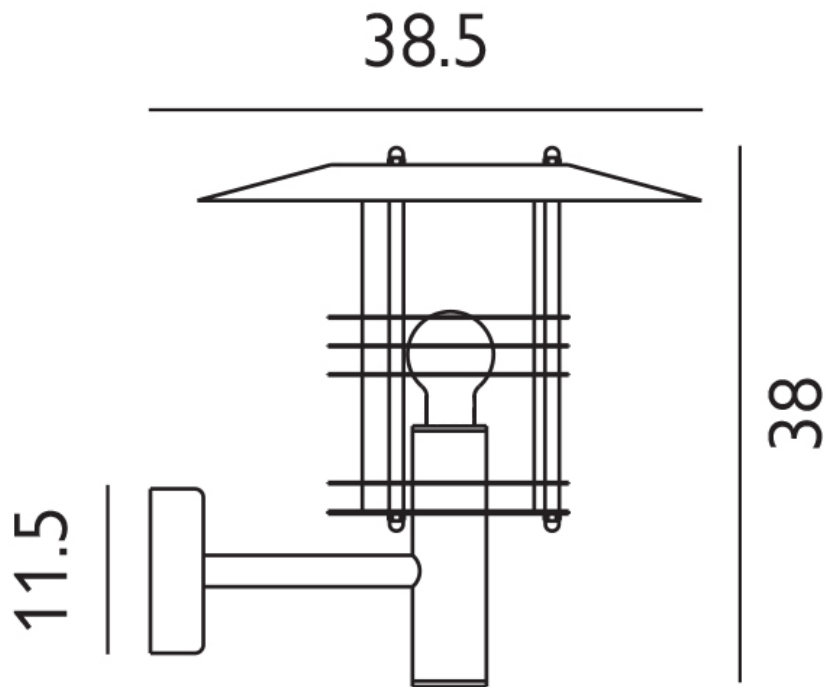

Elstead - Norlys - Stockholm ST1-G-BLK Wall Light

CONTACT