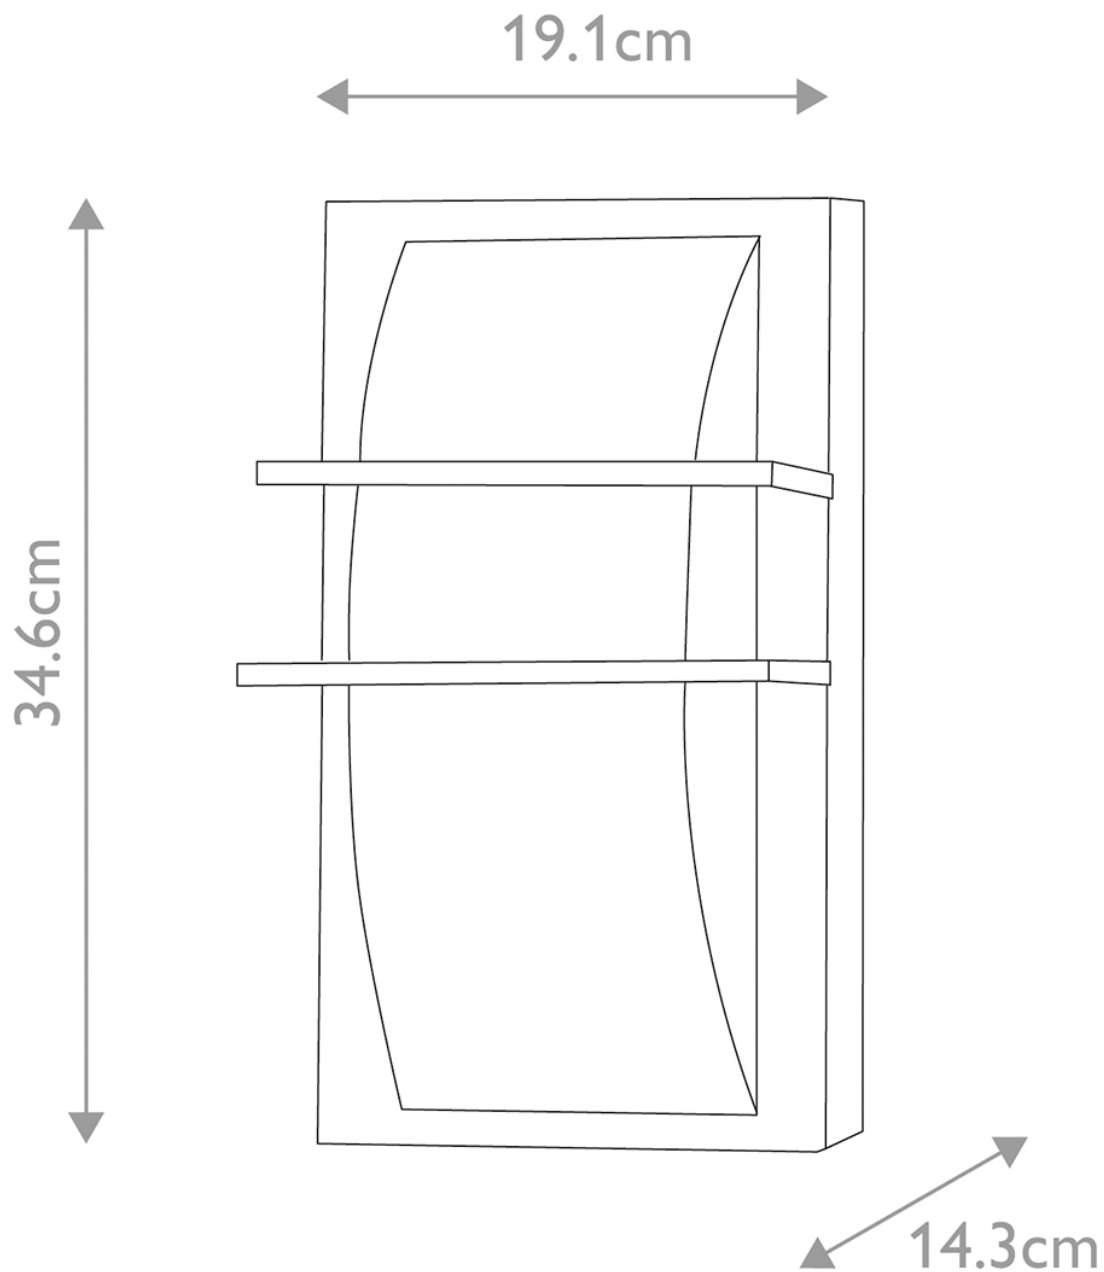

Elstead - Sven SVEN-2W Wall Light

CONTACT