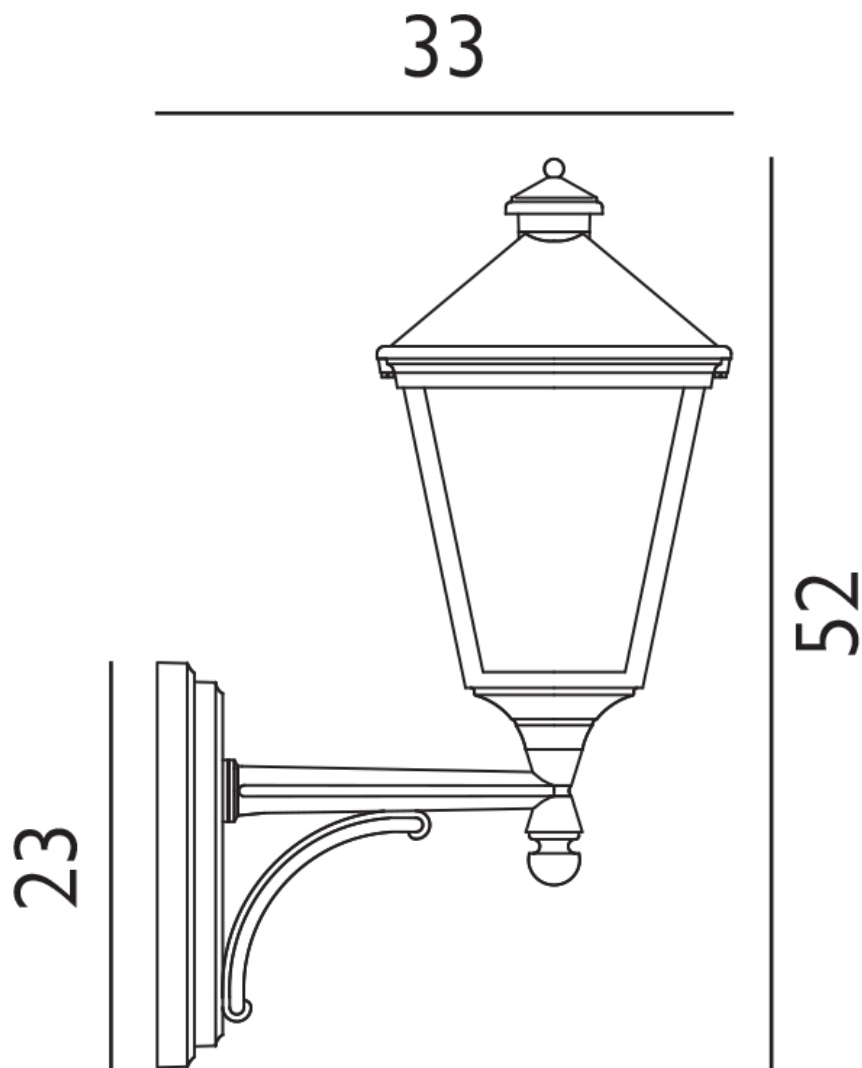

Elstead - Norlys - Turin T1-BLACK Wall Light

CONTACT