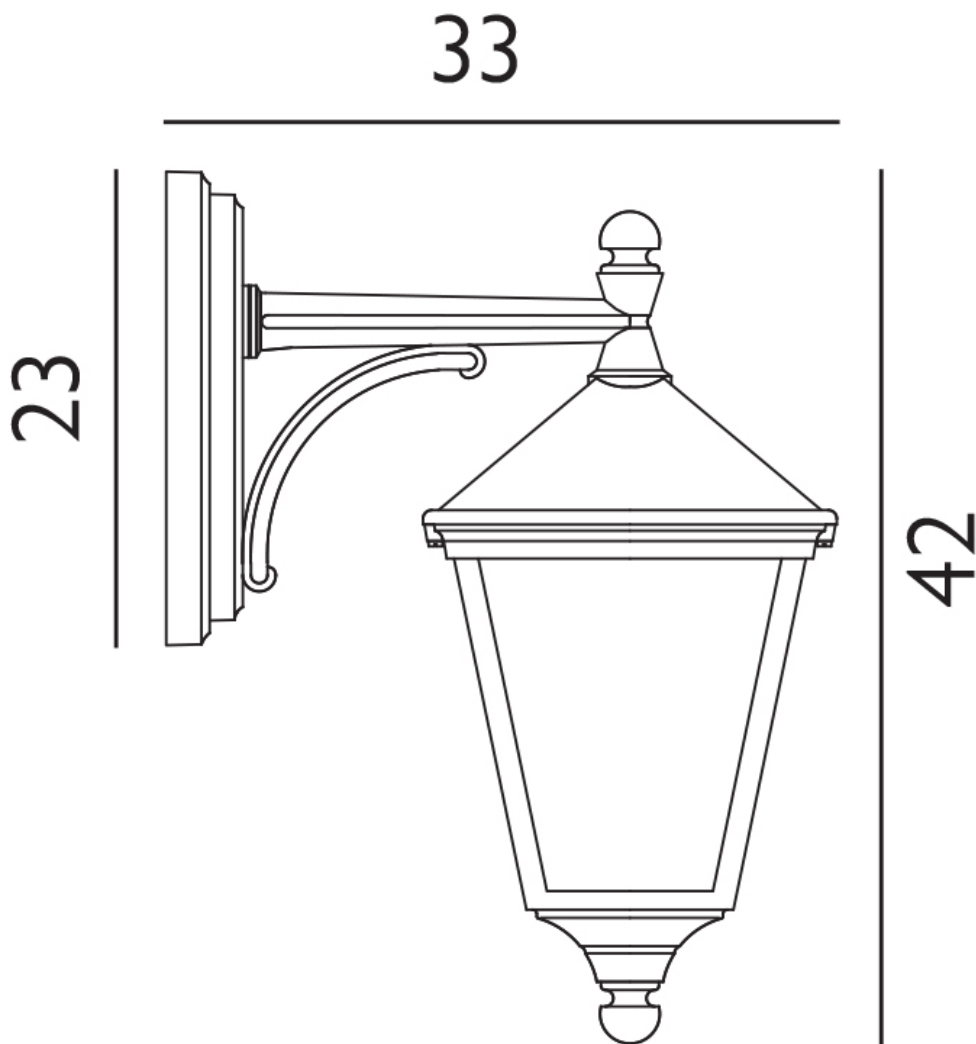

Elstead - Norlys - Turin T2-BLACK Wall Light

**CONTACT**