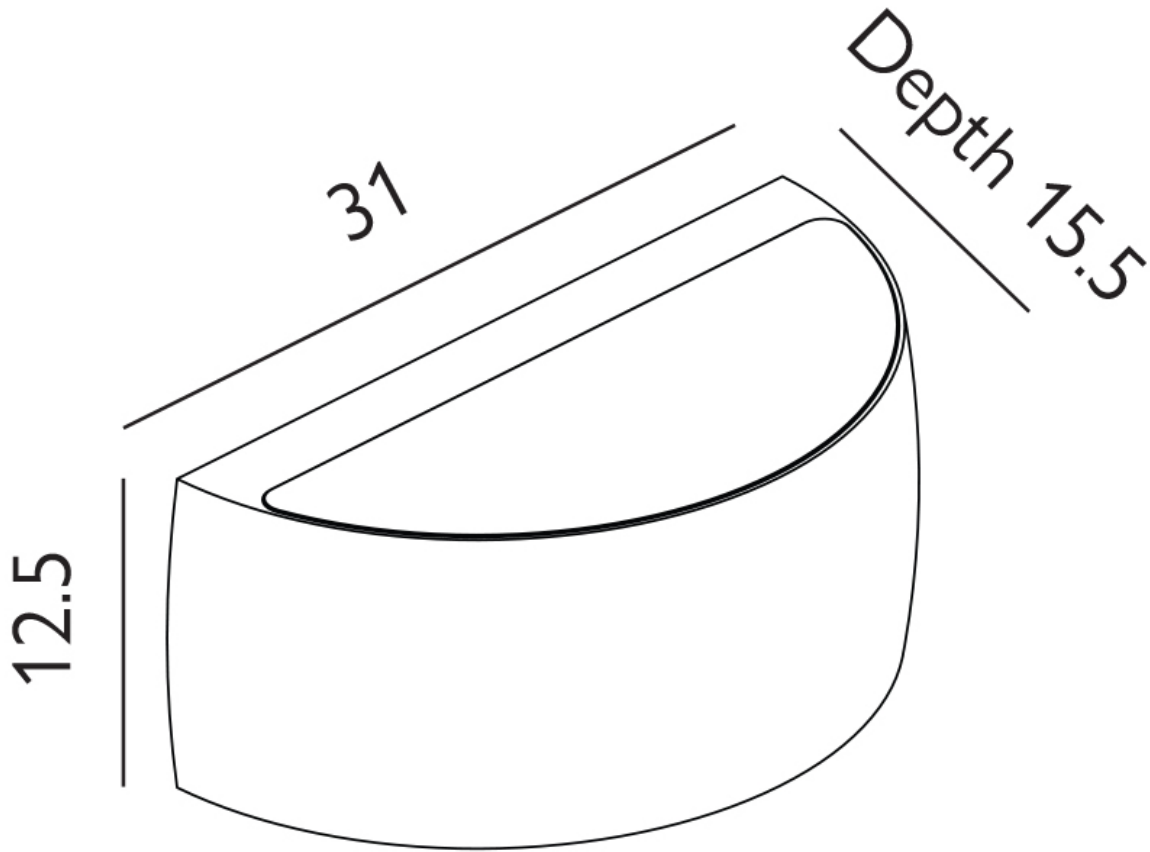

NORLYS

ISSUE DATE 12/08/2024

Elstead - Norlys - Vasa VASA-E27-GRA Wall Light

CONTACT

www.firstchoicelighting.co.uk

info@firstchoicelighting.co.uk