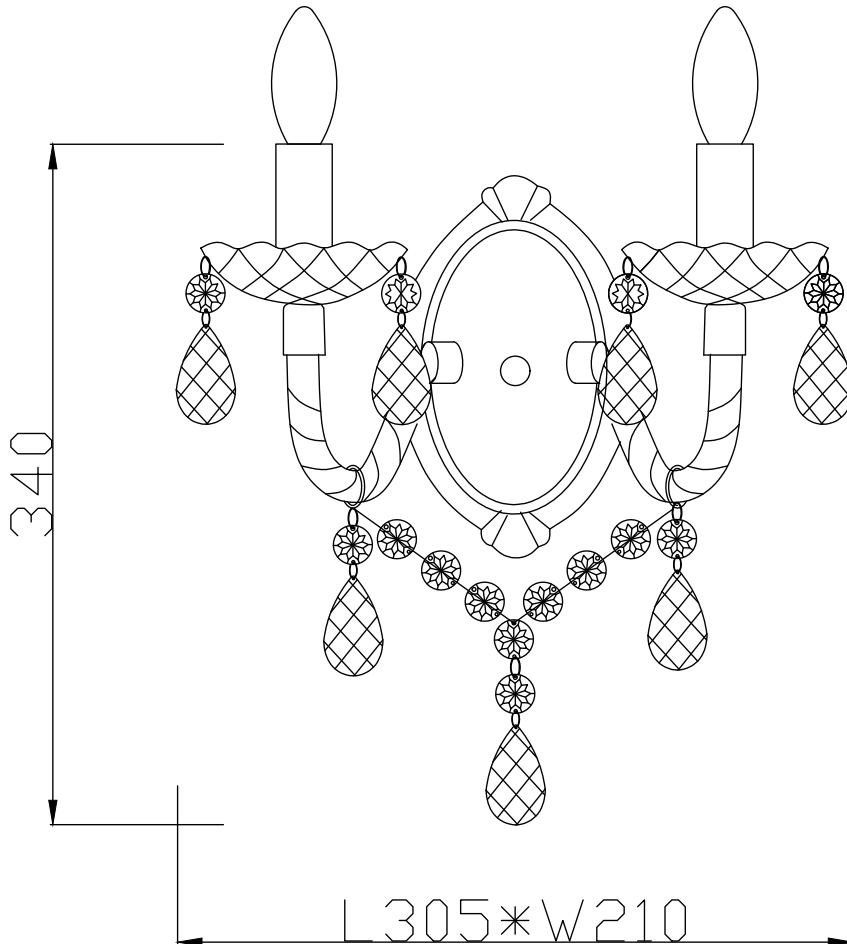

Set of 2 Black and Chrome Marie Therese Style 2 x 40W Wall Light

LIGHT SOURCE DATA

- 4 x 40W Max E14 SES (required)
- Lamp direction - Indirect
- Lamp shape - Conical/Candelabra/Candle
- Dimmable
- Energy class: Not applicable

DIMENSION DATA

- Height 310mm
- Width 310mm
- Depth 205mm

- Weight 0.61kg

SPECIFICATION

- Manufacturer warranty for 2 years from date of purchase
- Black acrylic with polished chrome plate detail
- IP20
- No
- Class I - Single Insulated, Earthed
- 240V
- Assembly required? Yes
- UKCA Marking, Energy Efficient, Energy Saving

CERTIFICATION

CONTACT

www.firstchoicelighting.co.uk

info@firstchoicelighting.co.uk

FCL-80277X2

Set of 2 Black and Chrome Marie Therese Style 2 x 40W Wall Light

CERTIFICATION

CONTACT