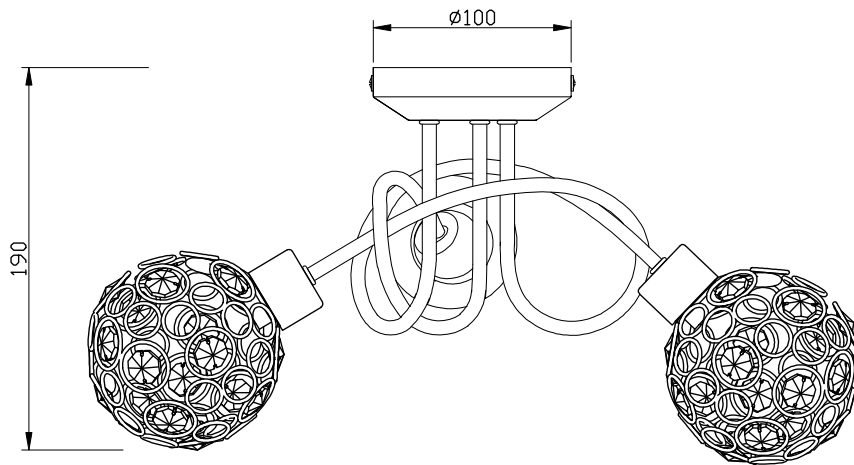

CERTIFICATION

CONTACT

www.firstchoicelighting.co.uk

info@firstchoicelighting.co.uk