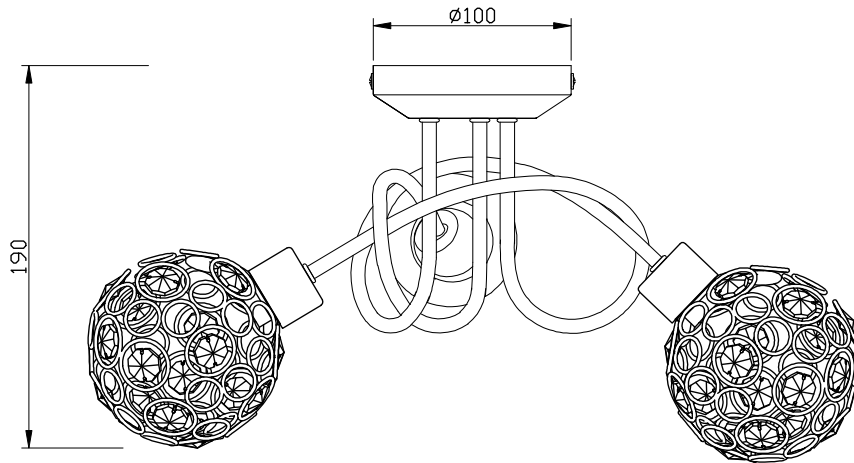

Pair of Chrome 3 Light Ceiling Fittings with Jewelled Shades

LIGHT SOURCE DATA

- 6 x 28W Max G9 (required)
- Lamp direction - Indirect
- Lamp shape - Capsule
- Dimmable
- Energy class: Not applicable

DIMENSION DATA

- Height 190mm
- Diameter 340mm

- Weight 0.64kg

SPECIFICATION

- Manufacturer warranty for 2 years from date of purchase
- Polished chrome plate and clear beaded glass
- IP20
- No
- Class I - Single Insulated, Earthed
- 240V
- Assembly required? No
- UKCA Marking, Energy Efficient, Energy Saving

CERTIFICATION

CONTACT

www.firstchoicelighting.co.uk

info@firstchoicelighting.co.uk

FCL-80428X2

Pair of Chrome 3 Light Ceiling Fittings with Jewelled Shades

CERTIFICATION

CONTACT