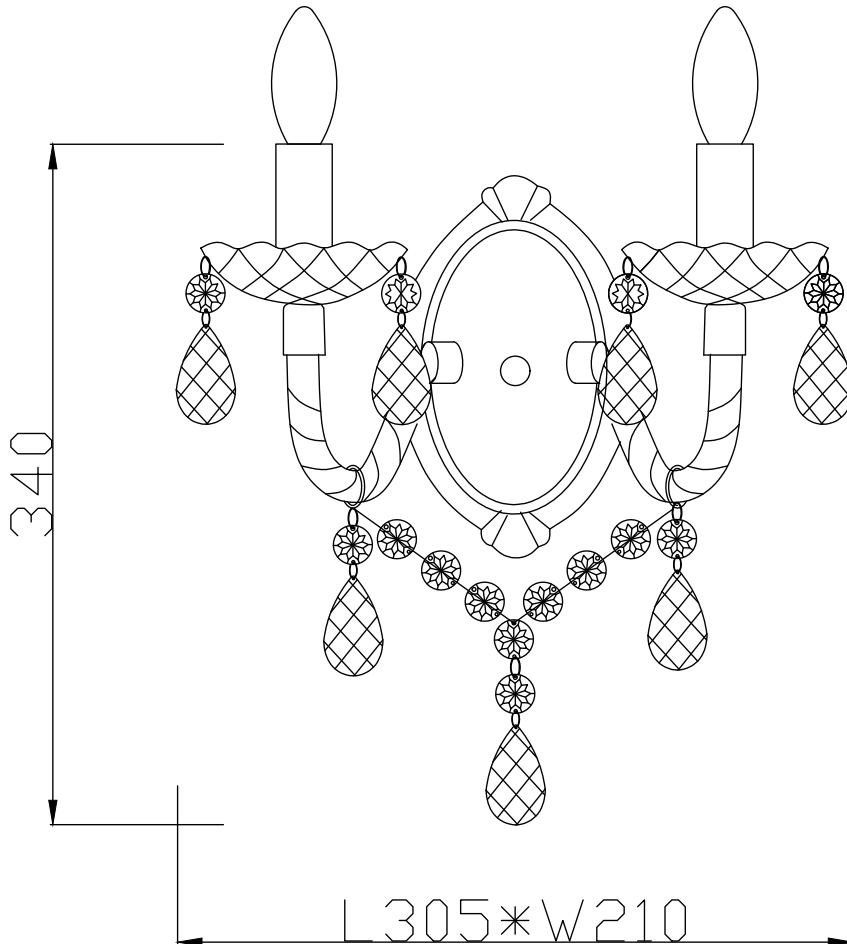

FCL-80704X2

Set of 2 Clear and Gold Marie Therese Style 2 x 40W Wall Light

CERTIFICATION

CONTACT

www.firstchoicelighting.co.uk

info@firstchoicelighting.co.uk