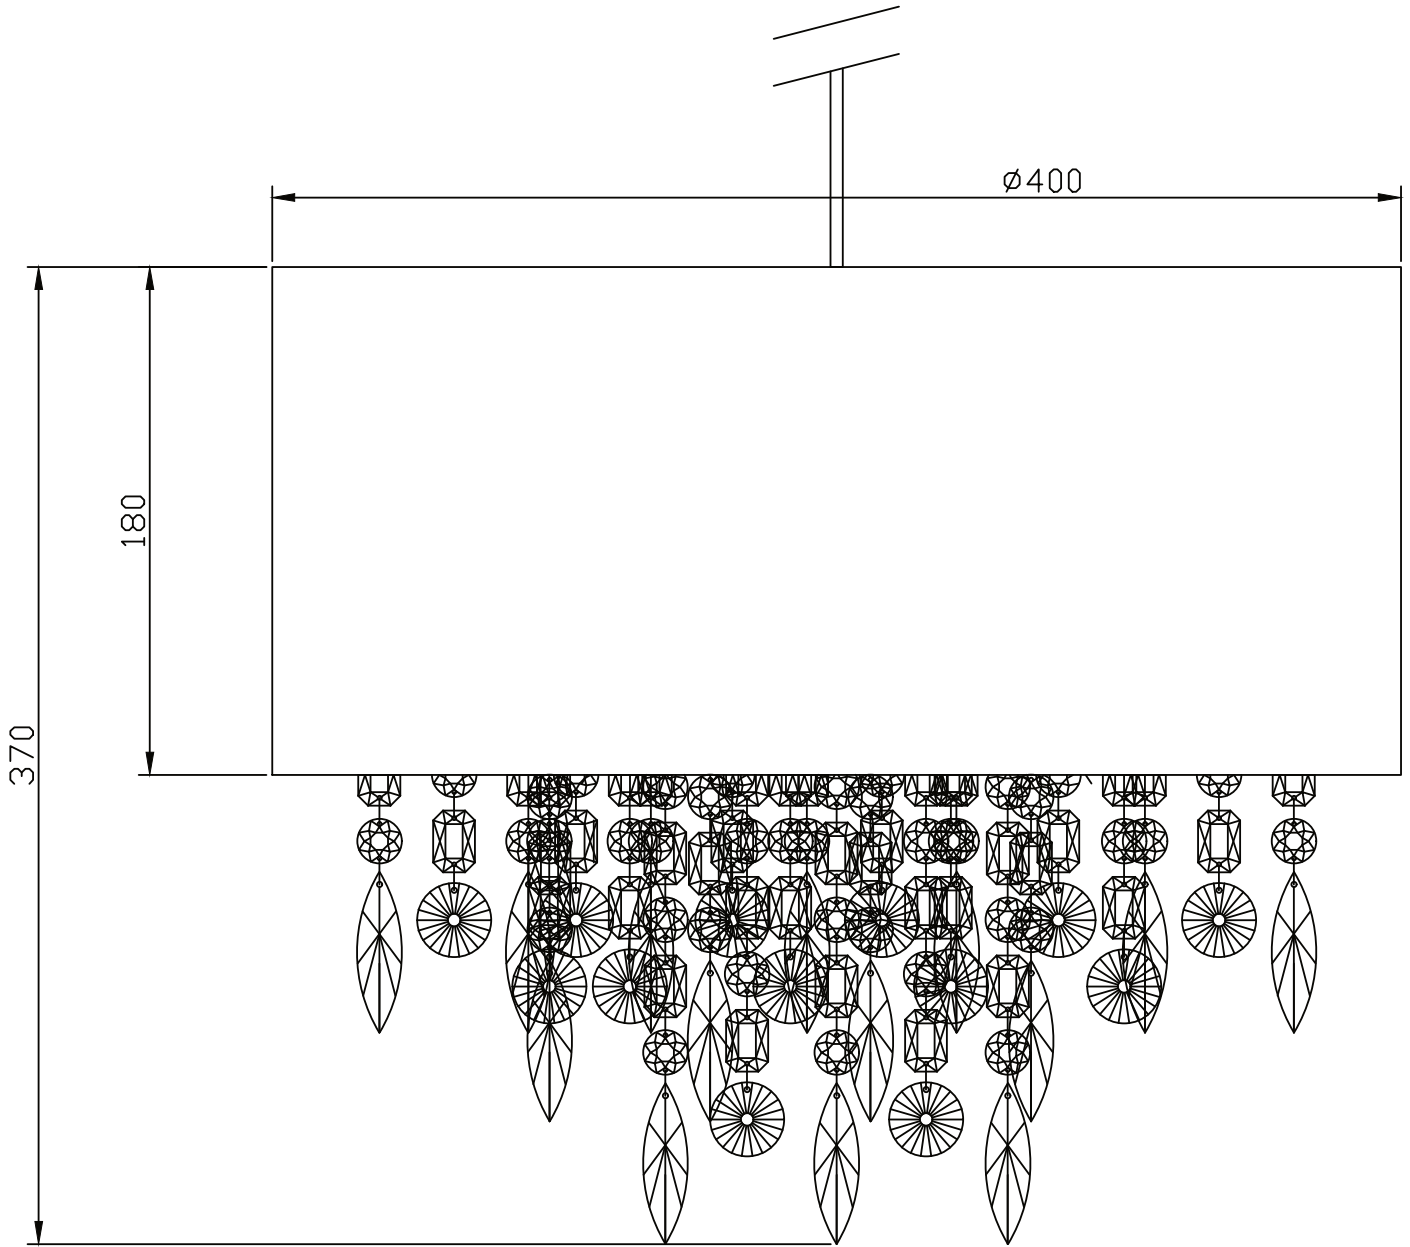

Large 40cm Easy Fit Shade in Grey with Acrylic Droplets

## LIGHT SOURCE DATA

- 60W Max B22 BC or E27 ES (required)
- Lamp direction - Indirect
- Lamp shape - Standard
- Dimmable
- Energy class: Not applicable

## DIMENSION DATA

- Height 370mm
- Diameter 400mm
  
- Weight 0.92kg

## CONTACT

[www.firstchoicelighting.co.uk](http://www.firstchoicelighting.co.uk)

[info@firstchoicelighting.co.uk](mailto:info@firstchoicelighting.co.uk)

Large 40cm Easy Fit Shade in Grey with Acrylic Droplets