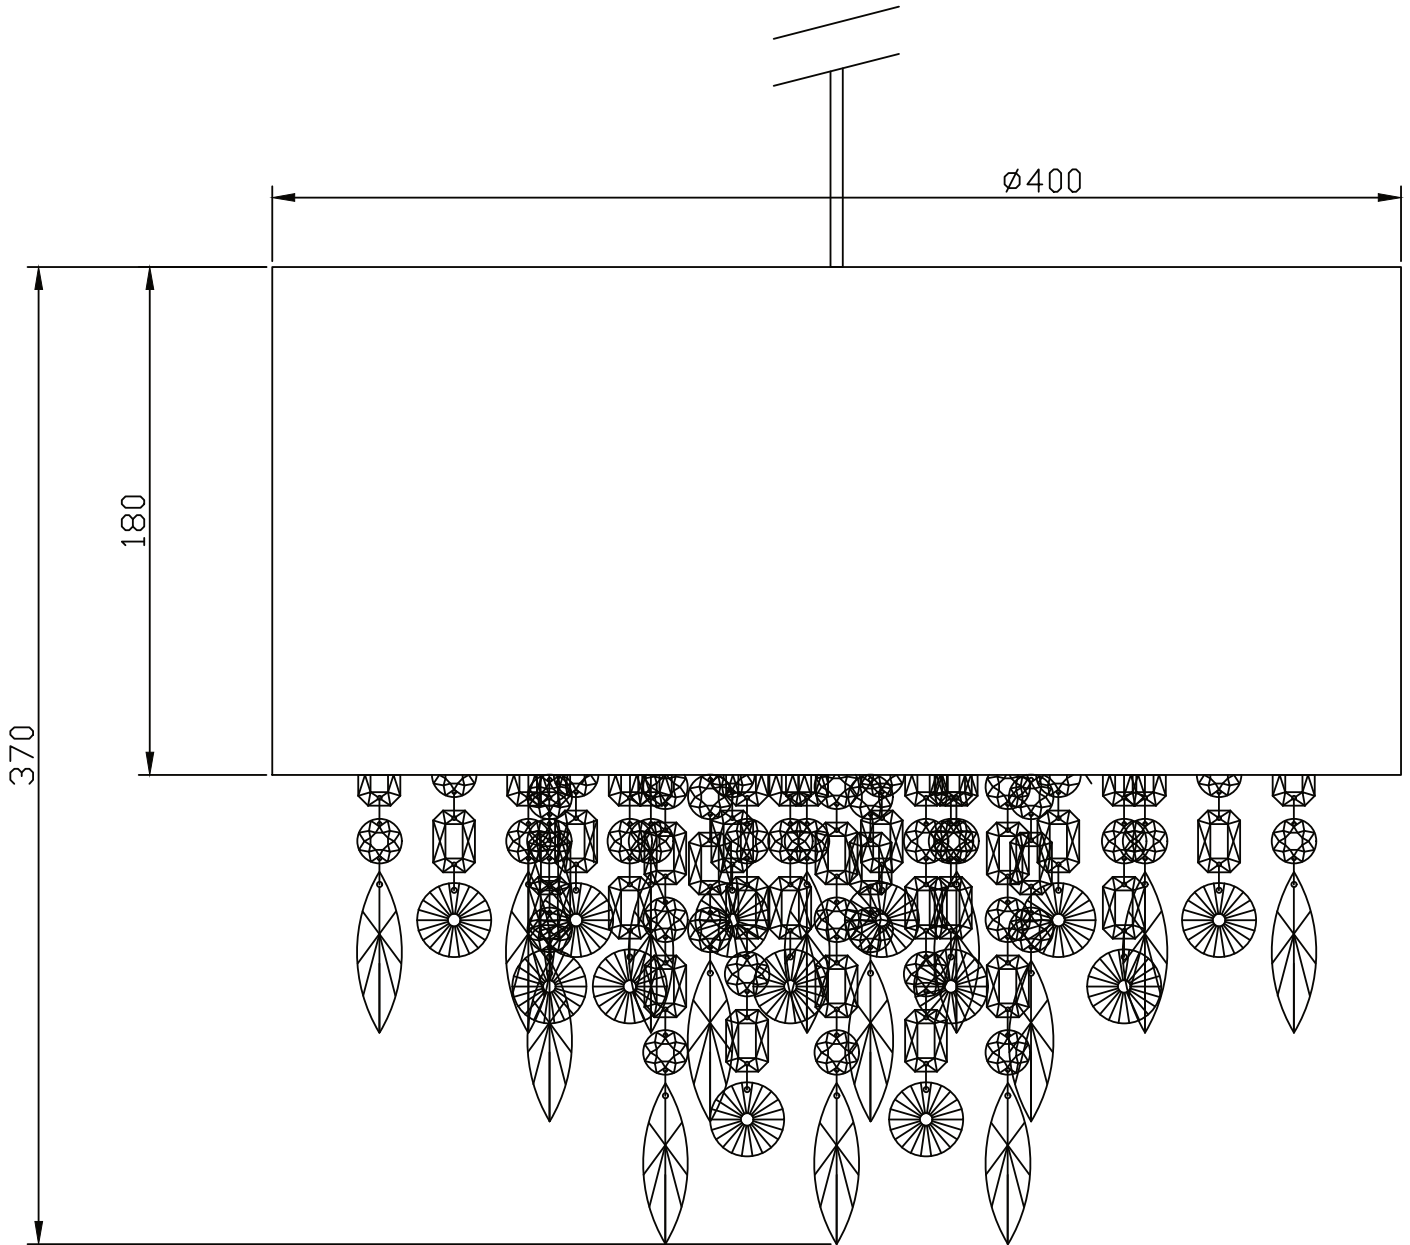

Pair of Large 40cm Easy Fit Shades in Grey with Acrylic Droplets

LIGHT SOURCE DATA

- 2 x 60W Max B22 BC or E27 ES (required)
- Lamp direction - Indirect
- Lamp shape - Standard
- Dimmable
- Energy class: Not applicable

DIMENSION DATA

- Height 370mm
- Diameter 400mm

- Weight 0.92kg

SPECIFICATION

- Manufacturer warranty for 2 years from date of purchase
- Grey linen with silver slub detail with clear & smoke acrylic detail
- IP20
- No
- 240V
- Assembly required? No
- UKCA Marking, Energy Efficient, Energy Saving

CERTIFICATION

CONTACT

www.firstchoicelighting.co.uk

info@firstchoicelighting.co.uk

FCL-80784X2

Pair of Large 40cm Easy Fit Shades in Grey with Acrylic Droplets

CERTIFICATION

CONTACT