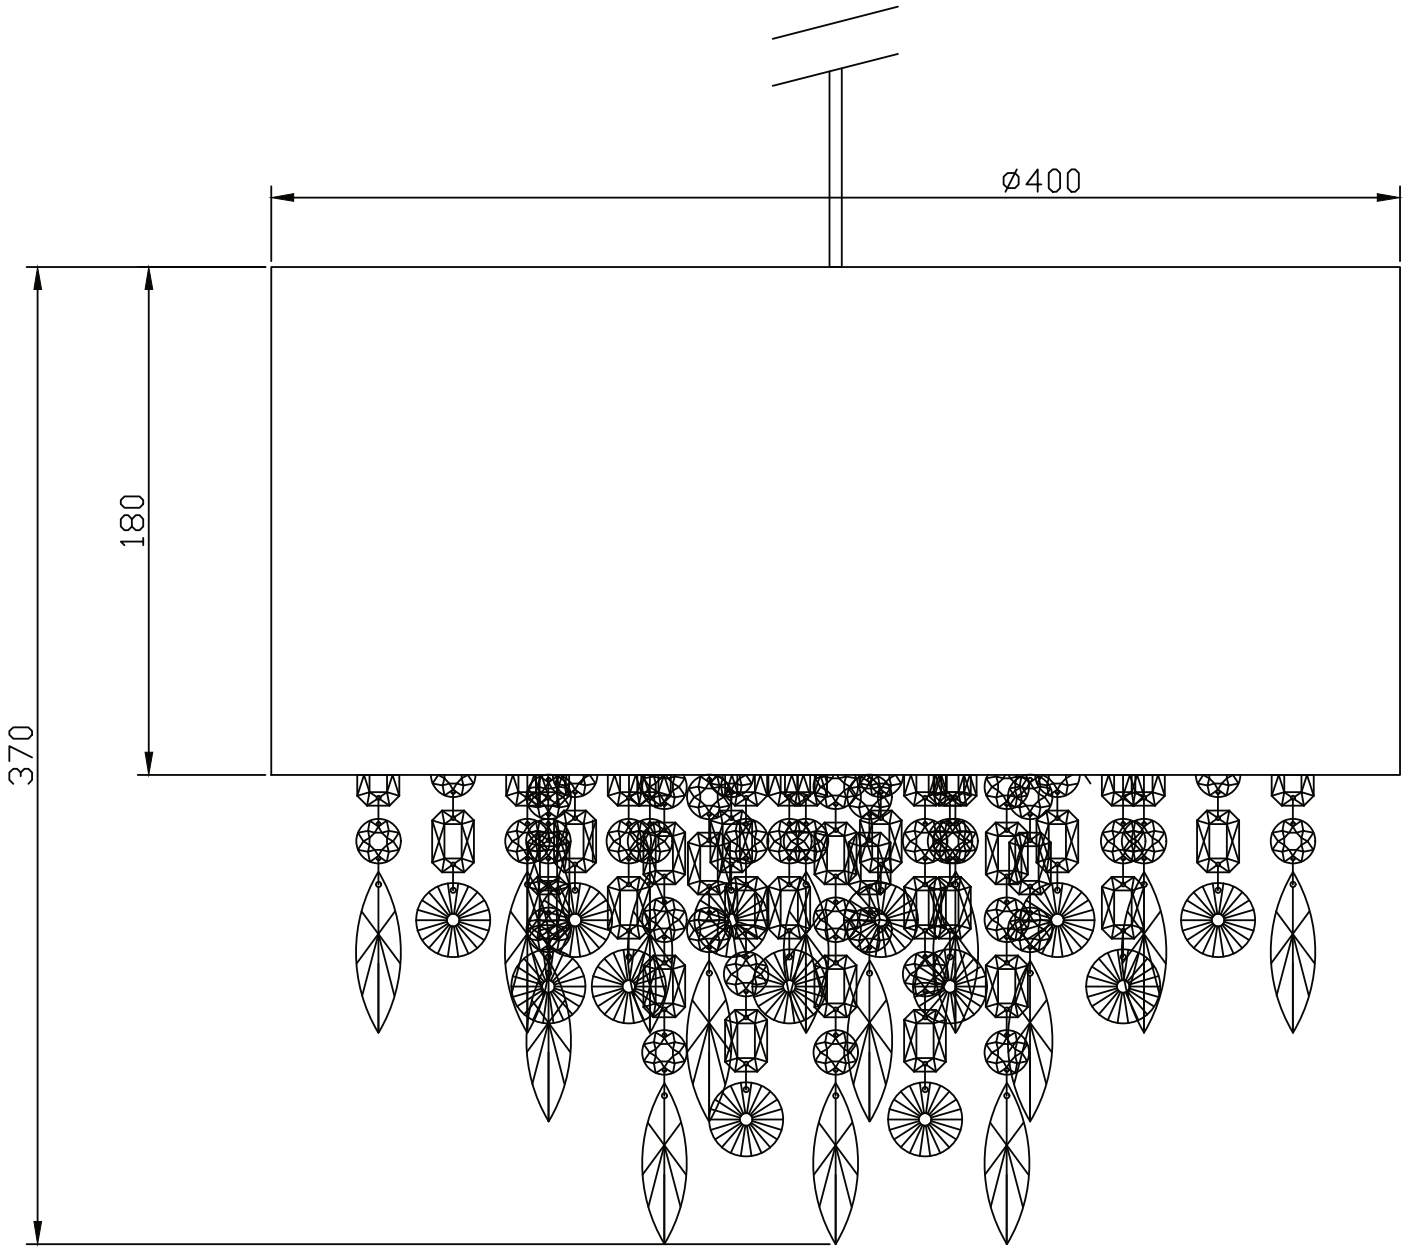

Large 40cm Easy Fit Shade Textured White Silver Fleck Acrylic Droplets

LIGHT SOURCE DATA

- 60W Max B22 BC or E27 ES (required)
- Lamp direction - Indirect
- Lamp shape - Standard
- Dimmable
- Energy class: Not applicable

DIMENSION DATA

- Height 370mm
- Diameter 400mm
- Weight 0.92kg

SPECIFICATION

- Manufacturer warranty for 2 years from date of purchase
- White linen with silver slub with clear acrylic detail
- IP20
- No
- 240V
- Assembly required? No
- UKCA Marking, Energy Efficient, Energy Saving

CERTIFICATION

CONTACT

www.firstchoicelighting.co.uk

info@firstchoicelighting.co.uk

FCL-80786

Large 40cm Easy Fit Shade Textured White Silver Fleck Acrylic Droplets

CERTIFICATION

CONTACT