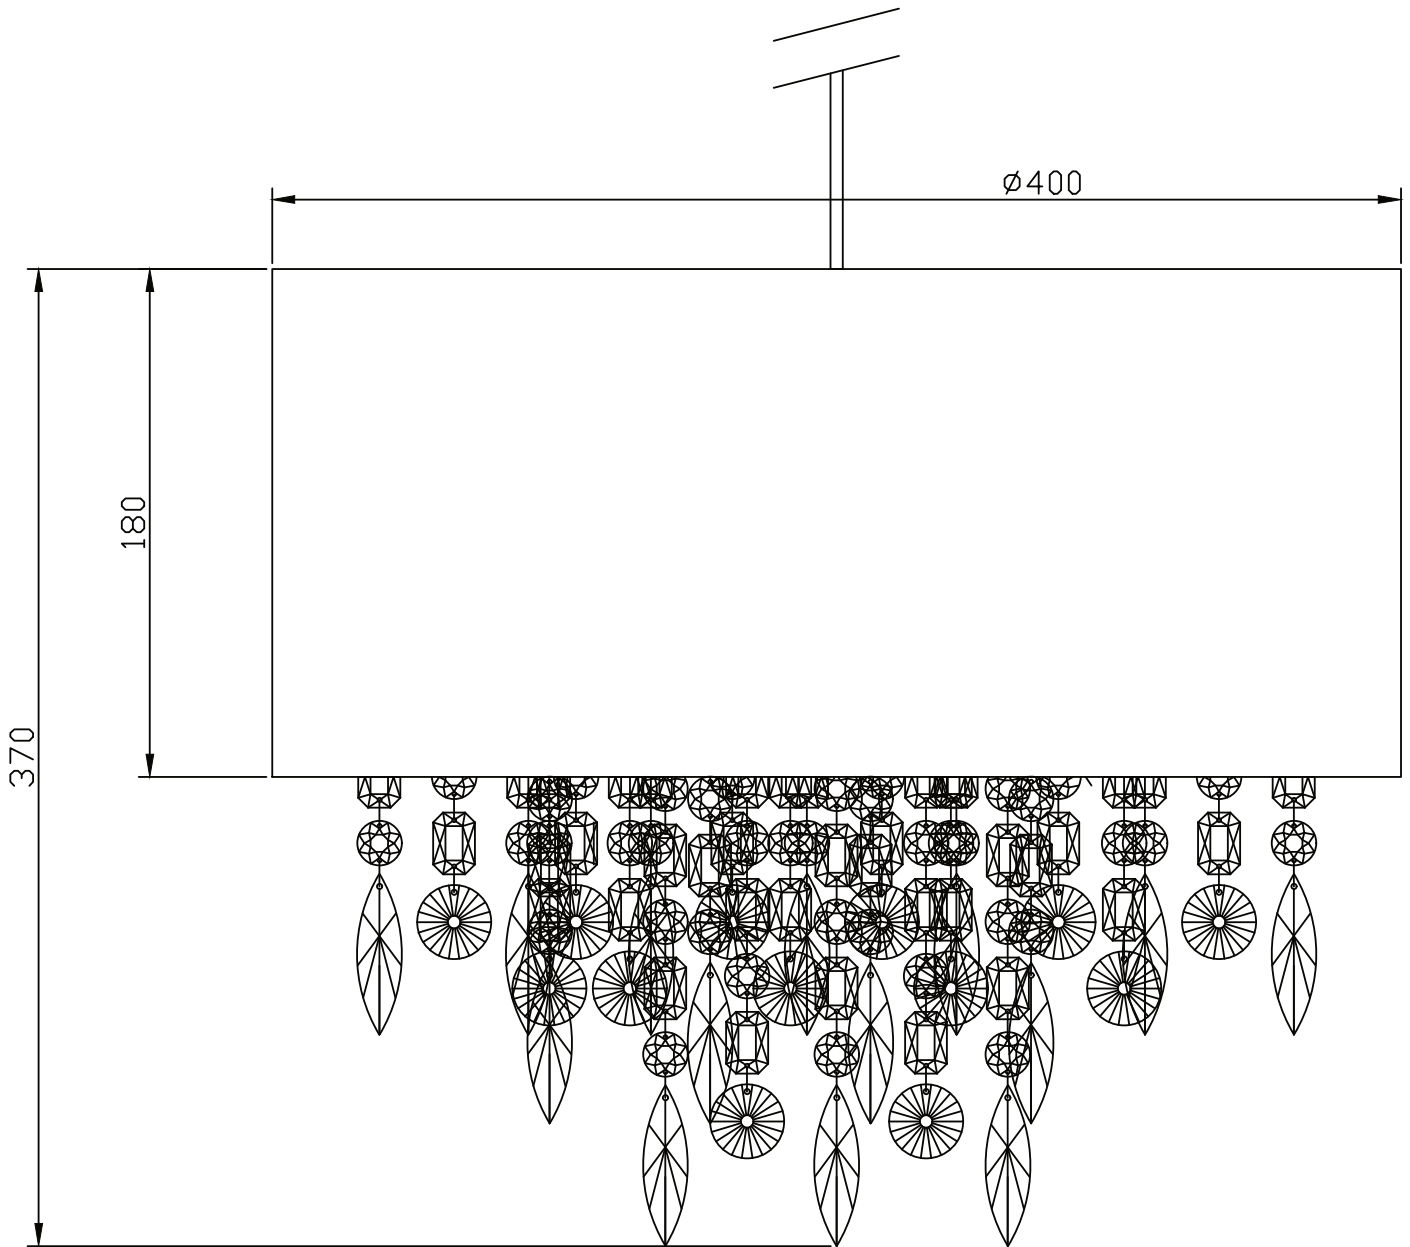

Set of 2 Fiji - White Fleck Jewelled Easy Fit 40cm Pendant Shades

LIGHT SOURCE DATA

- 2 x 60W Max B22 BC or E27 ES (required)
- Lamp direction - Indirect
- Lamp shape - Standard
- Dimmable
- Energy class: Not applicable

DIMENSION DATA

- Height 370mm
- Diameter 400mm

- Weight 0.92kg

SPECIFICATION

- Manufacturer warranty for 2 years from date of purchase
- White linen with silver slub with clear acrylic detail
- IP20
- No
- 240V
- Assembly required? No
- UKCA Marking, Energy Efficient, Energy Saving

CERTIFICATION

CONTACT

www.firstchoicelighting.co.uk

info@firstchoicelighting.co.uk

FCL-80786X2

Set of 2 Fiji - White Fleck Jewelled Easy Fit 40cm Pendant Shades

CERTIFICATION

CONTACT